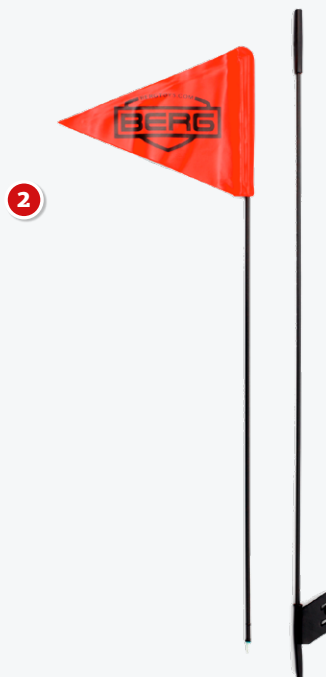

## BERG STREET-X ACCESSOIRES

*Steer by moving your body*

Accessory	Article	Product weight	Product weight + Box	Box size in CM
1 BERG Flag support	56.09.03.00	? kg	? kg	5x5x10
2 BERG Flag	50.99.42.01	? kg	? kg	2x2x100