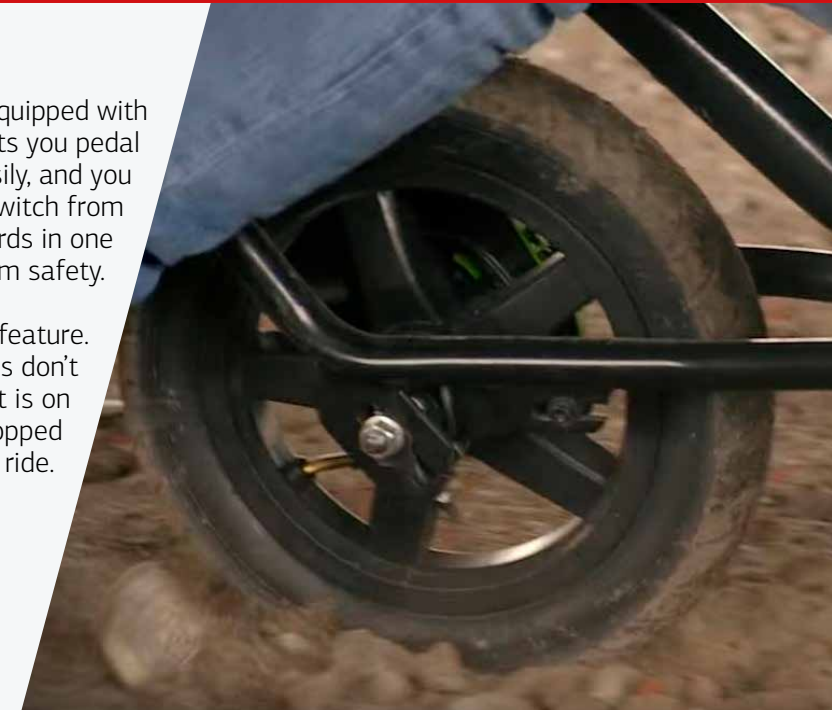

1. BFR-SYSTEEM

The BERG Street-X is equipped with a unique BFR hub. This lets you pedal forwards and backwards easily, and you have a coaster brake. You can switch from pedalling forwards to backwards in one action. This ensures maximum safety.

The BF hub has a freewheel feature.

This means that the pedals don't keep turning while the go-kart is on the move and you have stopped pedalling. This ensures a safe ride.