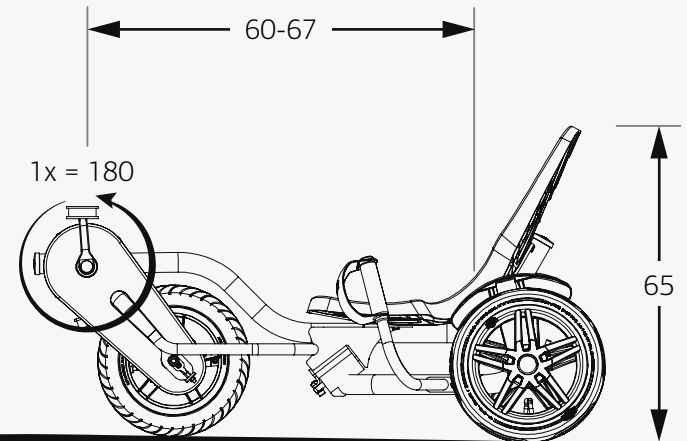

## BERG STREET-X ACCESSOIRES

*Steer by moving your body*

Accessory	Article	Product weight	Product weight + Box	Box size in CM
1 BERG Flag support	56.09.03.00	? kg	? kg	5x5x10
2 BERG Flag	50.99.42.01	? kg	? kg	2x2x100

## BERG STREET-X DATA

*Steer by moving your body*

\* All dimensions in cm

*Super **sharp turns** just like on the bike!*

### Physical characteristics

Length	117 cm
Width	76 cm
Height	65 cm