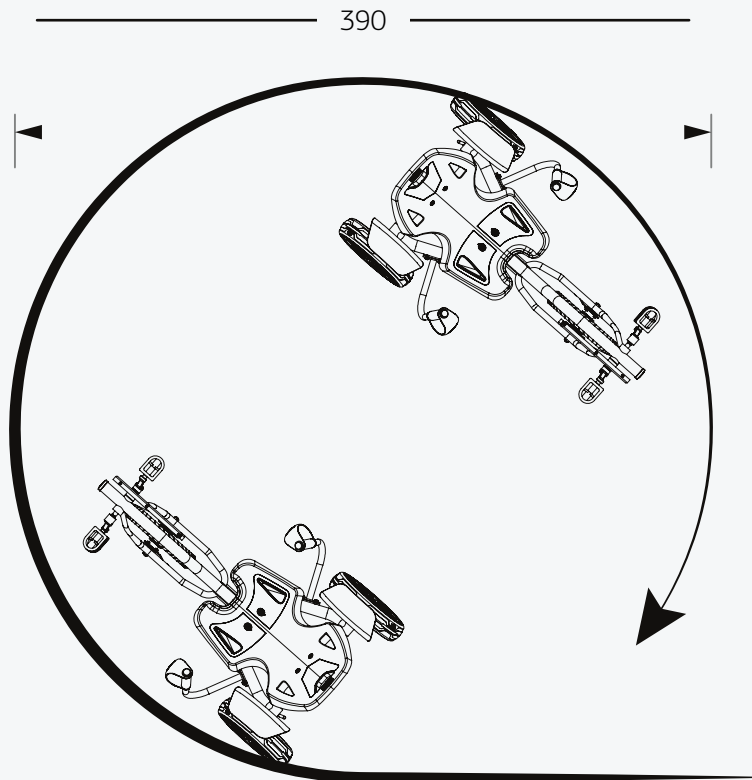

* All dimensions in cm