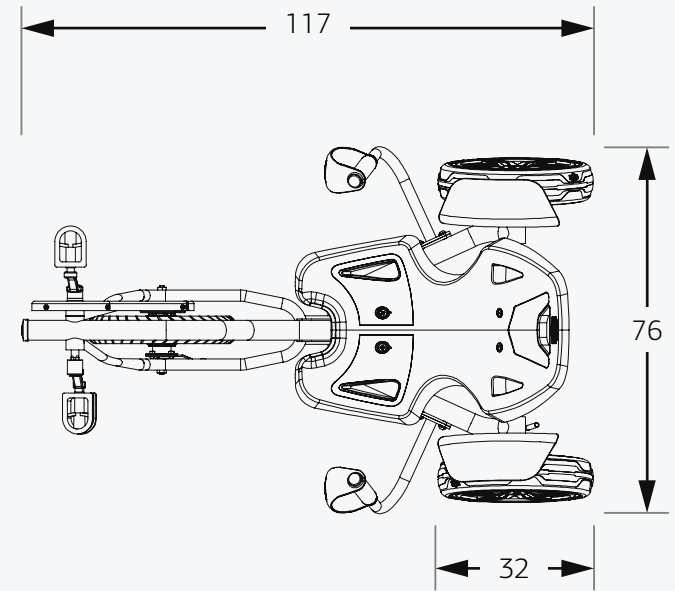

## BERG STREET-X ACCESSOIRES

*Steer by moving your body*

Accessory	Article	Product weight	Product weight + Box	Box size in CM
1 BERG Flag support	56.09.03.00	? kg	? kg	5x5x10
2 BERG Flag	50.99.42.01	? kg	? kg	2x2x100

## BERG STREET-X DATA

*Steer by moving your body*

\* All dimensions in cm

*Super **sharp turns** just like on the bike!*

### Physical characteristics

Length	117 cm
Width	76 cm
Height	65 cm