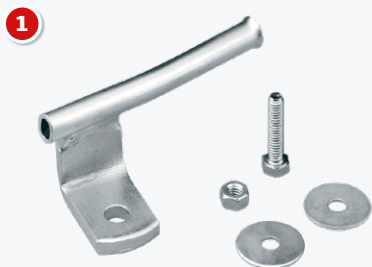

## BERG STREET-X ACCESSOIRES

*Steer by moving your body*

Accessory	Article	Product weight	Product weight + Box	Box size in CM
1 BERG Flag support	56.09.03.00	? kg	? kg	5x5x10
2 BERG Flag	50.99.42.01	? kg	? kg	2x2x100